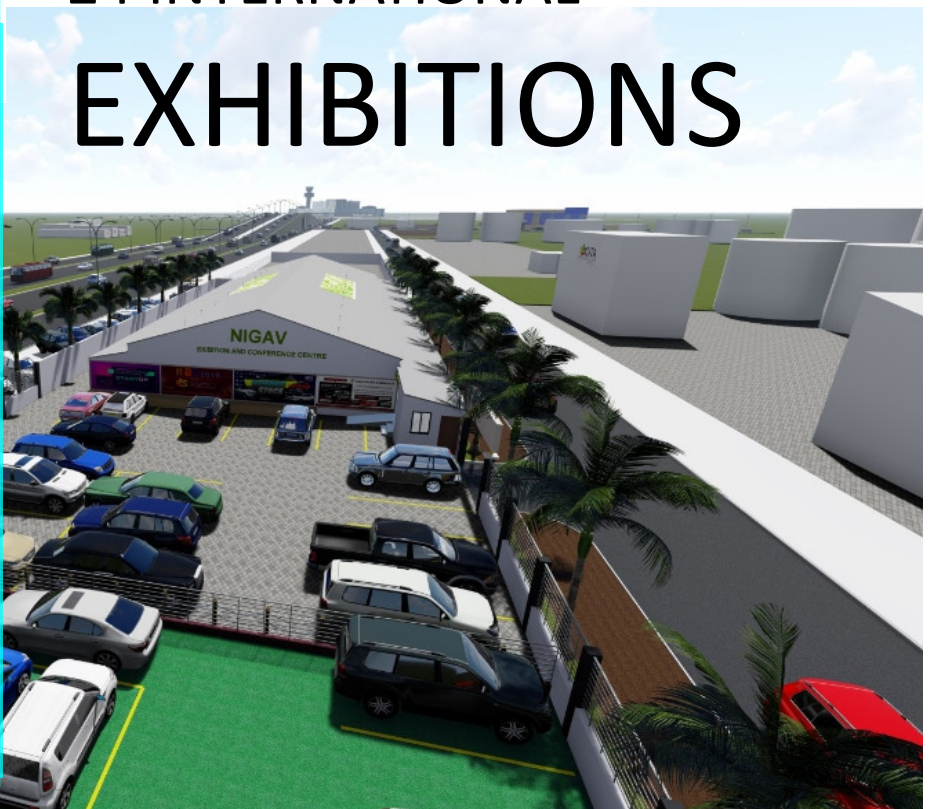

HOME TO 24 INTERNATIONAL EXHIBITIONS

Our Expos

- ☐ Logistics And Delivery Expo
- ☐ Africa Airport And Travel City Expo
- ☐ Public Health and Wellness Expo
- ☐ ICT World Expo
- ☐ Make Up and Beauty Expo
- ☐ Discount Expo
- ☐ Freighter World Expo
- ☐ Marine Transport Expo
- ☐ Green Technology Expo
- ☐ Alternative Energy Expo
- ☐ Drone Tech Expo