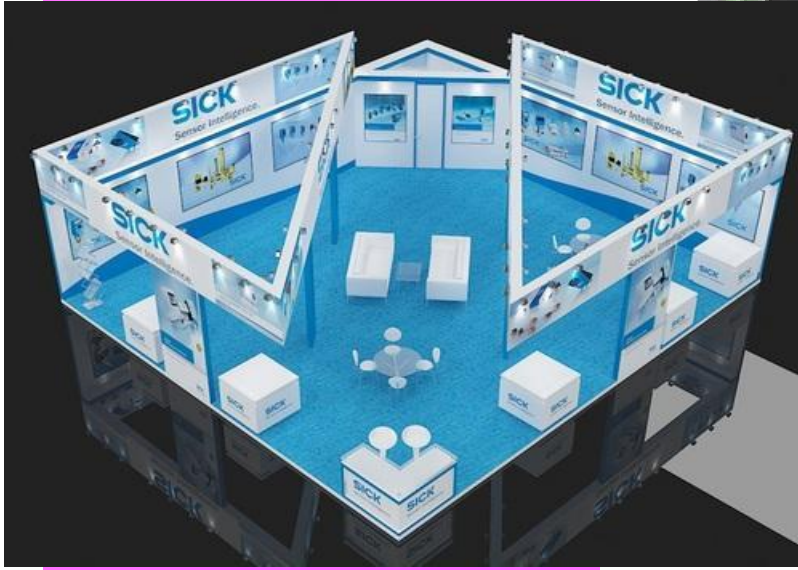

CREATIVE BOOTH DESIGN

■ gift branding

SOCIAL EVENT CEREMONIES