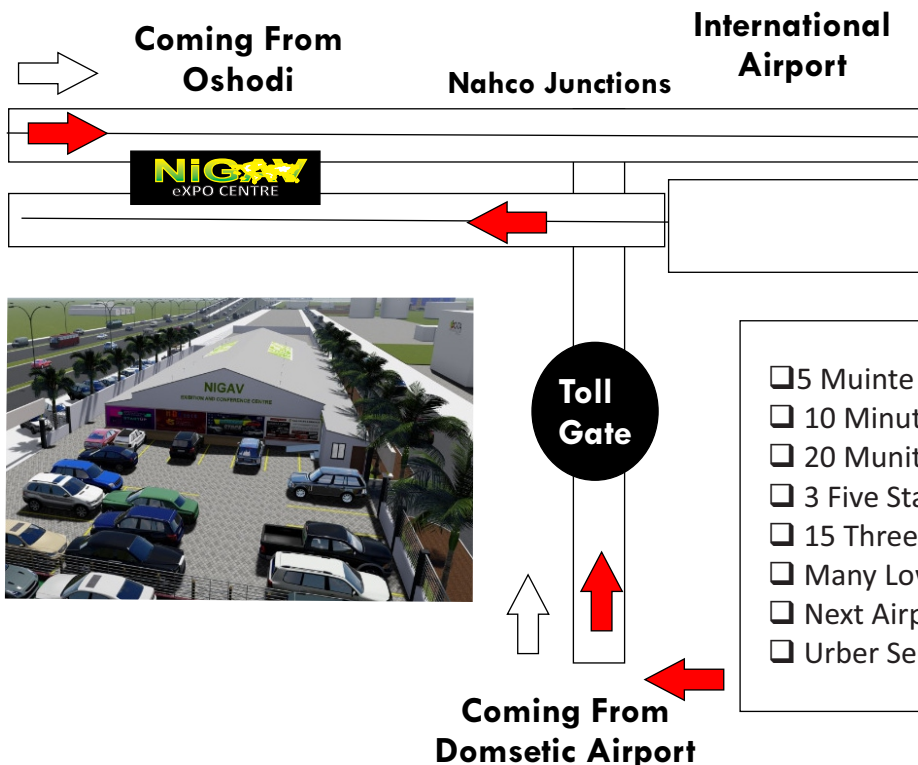

the international trade gateway centre

Nigeria Aviation International Expo and Conference Centre aka NIGAV Expo Centre is located within the Murtala Muhammed International Airport environs along the international airport road by the foot of the new overhead bridge.

RC.1575565

International Airport, Murtala Mohammed International Airport by Nahco Junction Ikeja Lagos Nigeria
234 8033296108, 234 8173296108, 234 811 774 6340
info@nigav.com

HOW TO GET TO THE NIGAV EXPO CENTRE

- 5 Munte From International Airport
- 10 Minutes From Domestic
- 20 Munites From Ikeja Main town
- 3 Five Star Hotels within 15 Minutes
- 15 Three Star Hotels within 15 Minutes
- Many Low Budget Hotel within 15 Minutes
- Next Airport Taxi Park
- Urber Services Avoidable