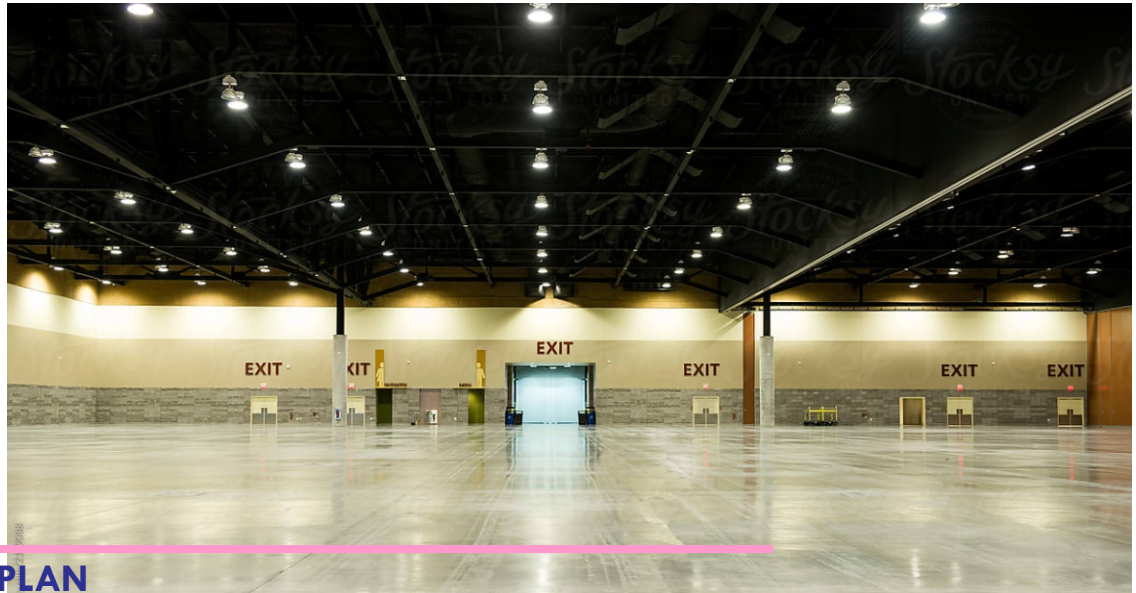

**BEAM
FREE HALL
IDEAL FOR
ALL EVENT**